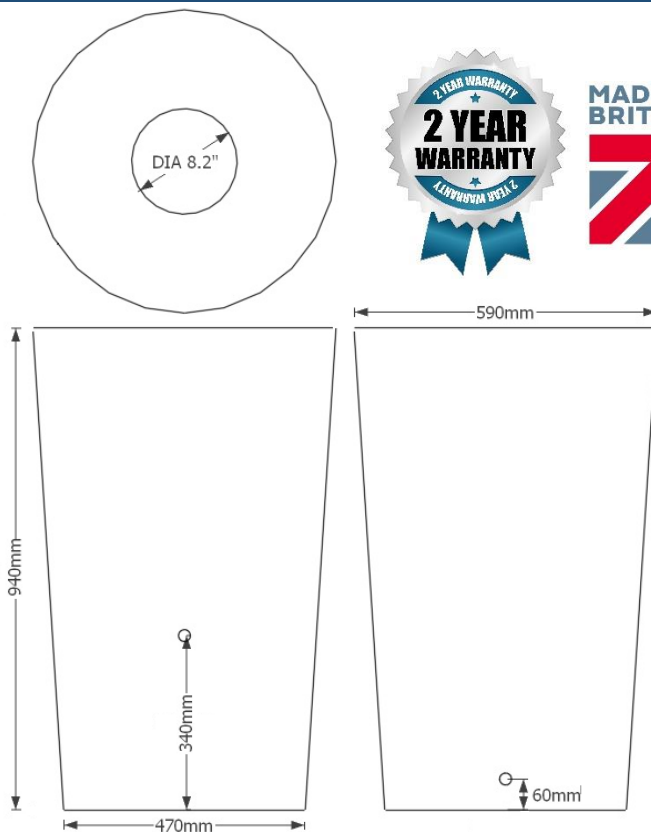

# ECOSURE MIDI METROPOLITAN JUST WATER

Product code: JUSTWATER185

Product description: tapered multi-faceted water butt

## Product Information

| Height | Diameter (top) | Diameter (bottom) | Weight | Outlets      | Capacity   |
|--------|----------------|-------------------|--------|--------------|------------|
| 940mm  | 590mm          | 470mm             | 8kg    | 2 x 1/2" BSP | 185 litres |

Sizes approximate, owing to shrinkage